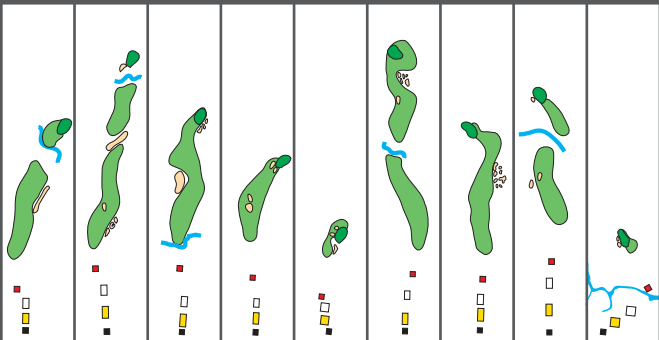

Silver Creek

GOLF COURSE

104 Belleau Lake Road
Garden River, Ontario

Tee Time Bookings:
705-942-2080

www.golfsilvercreek.com

deltahotels.com
705-949-0611

view | restaurant + bar

264 Bruce Street
Sault Ste. Marie, ON
705-256-6683
www.godfreyrealty.com

TEE	1	2	3	4	5	6	7	8	9	OUT
Black	430	562	417	387	201	588	415	484	197	3681
Gold	406	522	393	362	178	562	383	450	176	3432
White	379	477	353	320	151	510	356	386	150	3082
Red	350	435	307	264	127	466	311	344	121	2725
Green	290	380	230	264	83	416	311	269	121	2364
PAR	4	5	4	4	3	5	4	4	3	36
Men's HDCP	7	13	9	11	15	3	5	1	17	
Women's HDCP	9	5	7	13	15	1	11	3	17	
+/-										

Date _____
Scorer _____
Attest _____

GENERAL RULES / ETIQUETTE:

- All members and guests must register in the *Pro Shop* before beginning play.
- Out of bounds are defined by white stakes.
- Red stakes define lateral water hazards.
- Yellow stakes define water hazards.
- All yardages are to the center of the greens.
- No outside food or beverage.
- Each player must have his or her own set of golf clubs.
- Repair all ball marks on the green, replace all divots and rake bunkers.
- Obey all golf cart traffic signs.
- Use the golf carts at your own risk.
- Only two persons and two sets of golf clubs are permitted per golf cart.
- Always use golf cart paths where provided. When in effect use the ninety degree rule and cross fairways only at right angles.
- Except on golf cart paths, do not drive a golf cart within 30 feet of a green, a tee or a bunker.
- Silver Creek is not liable for any injuries on the golf course.
- Please keep pace - 18 holes should take no longer than 4 1/2 hours.
- Proper golf attire is required.
- All R.C.G.A. rules apply.